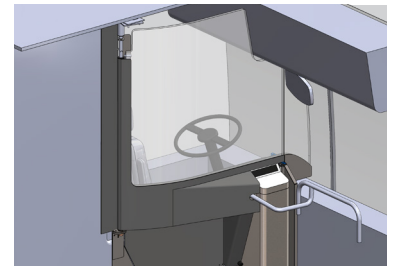

TRANSIT ASSAULT BARRIER **BALLISTIC**

by Custom Glass Solutions

Enhancing Operator Safety

Instances of violent assaults targeting bus drivers and transit operators are alarmingly on the rise throughout the United States. **Custom Glass Solutions** (CGS) is actively collaborating with major transit authorities and unions to safeguard drivers from physical assaults and gun violence. Recent tragedies in many major cities have driven demand for enhanced operator safety features. With input from the bus manufacturers, CGS worked with transit authorities to understand the day-to-day realities for transit operators and developed a ballistic driver barrier that sets a new standard for transit driver protection. Our Optishield ballistic glass technology, which is also used for law enforcement, military and more, meets NIJ3A standards and can be designed to protect against higher threat levels. Compatible with all major bus manufacturers, CGS will design a system to fit your fleet and keep your operators safe.

Optishield Bus Barrier Attributes

- **Designed as a collaborative effort with transit authorities, union leaders, bus drivers and bus manufacturers**
- **Entire steel and glass barrier meets or exceeds NIJ3A independent ballistic testing/certification**
- **Creature comforts considered: curved glass provides more room for operators; rubber bumpers and heavy-duty hinge systems eliminate rattles**
- **Meets ADA clearance standards**
- **Customizable solution; with advanced laser scanning equipment, CGS customizes driver barrier systems according to the fleet needs of transit authorities**
- **Designed with ease of installation in mind; installation fixtures and instructions provided; installation training available**
- **CGS Optishield is currently used in 4,000+ law enforcement vehicles**