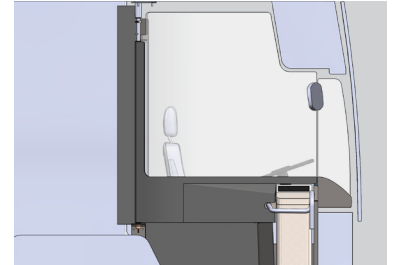

TRANSIT ASSAULT BARRIER **BALLISTIC**

by Custom Glass Solutions

Enhancing Operator Safety

Instances of violent assaults targeting bus drivers and transit operators are alarmingly on the rise throughout the United States. **Custom Glass Solutions** (CGS) is actively collaborating with major transit authorities and unions to safeguard drivers from physical assaults and gun violence. Recent tragedies in many major cities have driven demand for enhanced operator safety features. With input from the bus manufacturers, CGS worked with transit authorities to understand the day-to-day realities for transit operators and developed a ballistic driver barrier that sets a new standard for transit driver protection. Our Optishield ballistic glass technology, which is also used for law enforcement, military and more, meets NIJ3A standards and can be designed to protect against higher threat levels. Compatible with all major bus manufacturers, CGS will design a system to fit your fleet and keep your operators safe.

Optishield Bus Barrier Attributes

- **Designed as a collaborative effort with transit authorities, union leaders, bus drivers and bus manufacturers**
- **Entire steel and glass barrier meets or exceeds NIJ3A independent ballistic testing/certification**
- **Creature comforts considered: curved glass provides more room for operators; rubber bumpers and heavy-duty hinge systems eliminate rattles**
- **Meets ADA clearance standards**
- **Customizable solution; with advanced laser scanning equipment, CGS customizes driver barrier systems according to the fleet needs of transit authorities**
- **Designed with ease of installation in mind; installation fixtures and instructions provided; installation training available**
- **CGS Optishield is currently used in 4,000+ law enforcement vehicles**